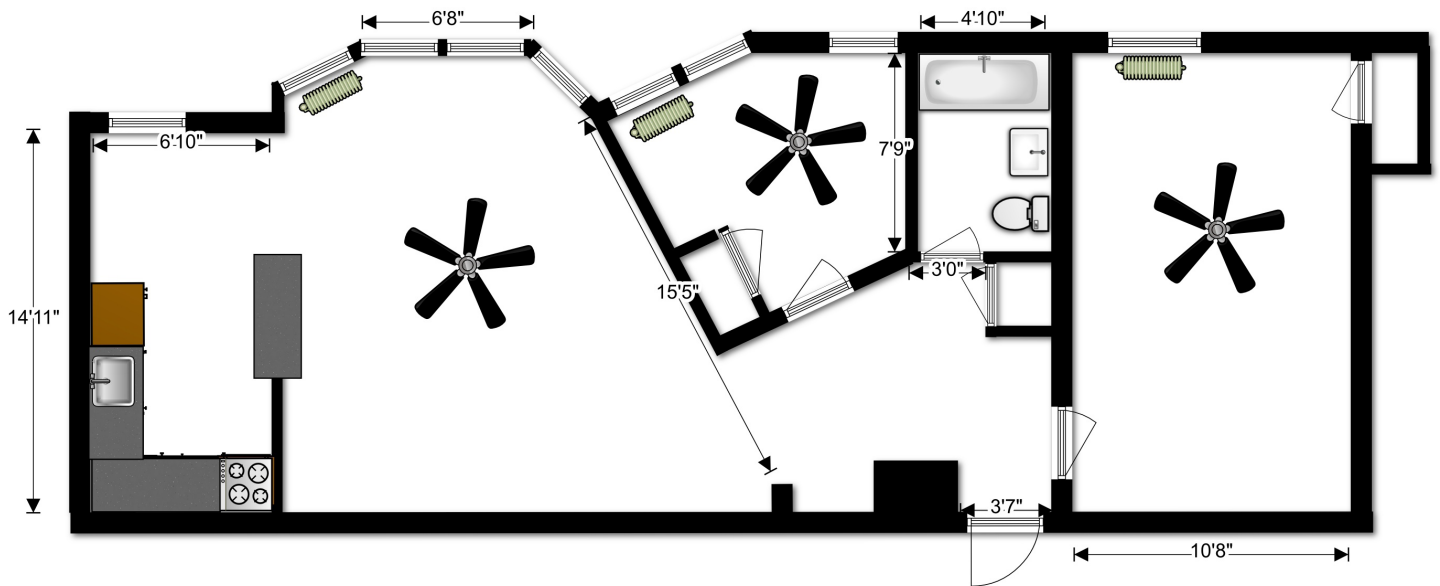

THE ABBY LUXURY APARTMENTS

TWO BEDROOM

800 sq. ft.

Two Bedroom / One Bath Floorplan

TWO BEDROOM

For pricing visit us online at:
www.connavepts.com or call

202-759-3586

Service & Other Assistance Animals Welcome