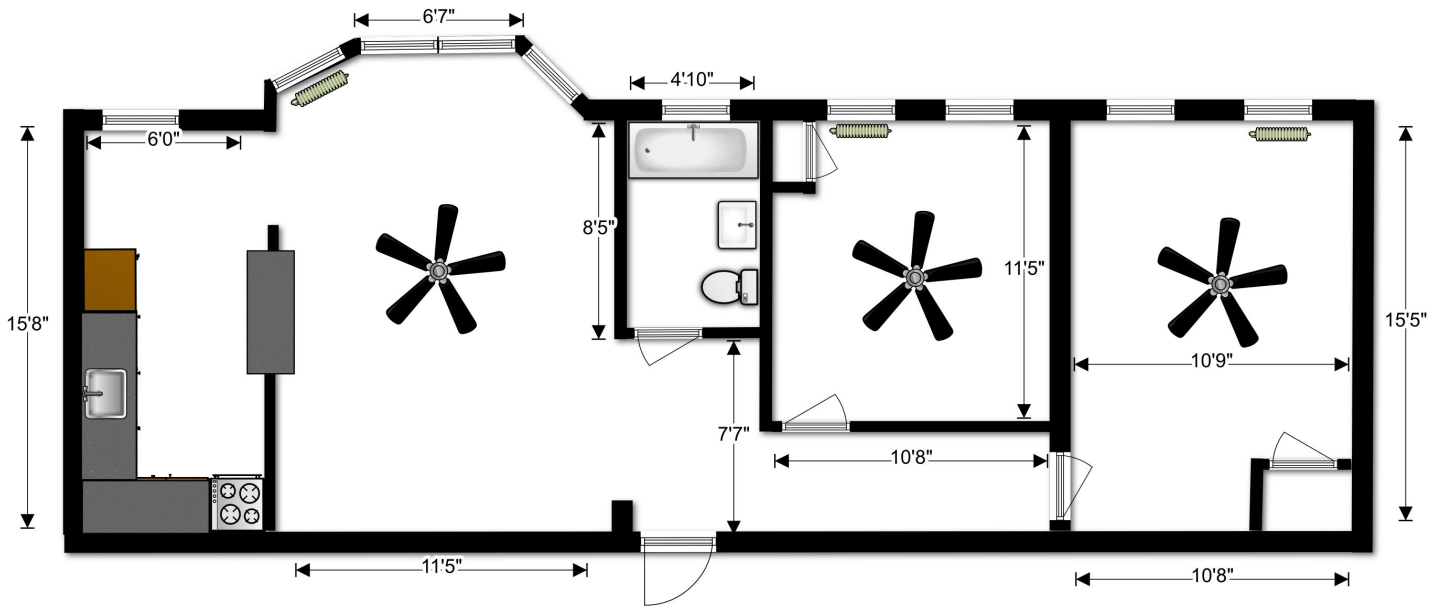

## TWO BEDROOM - B

**800** sq. ft.

Two Bedroom / One Bath Floorplan - B